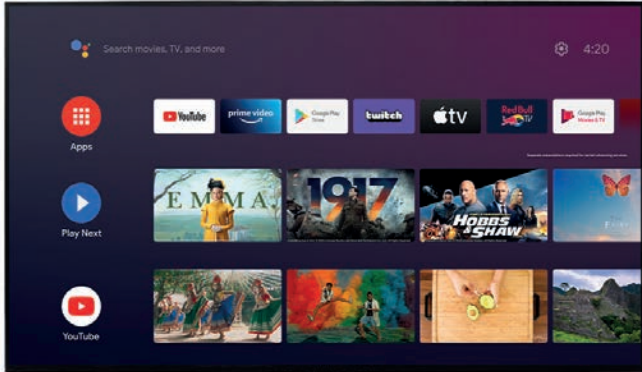

Wall mounts/stands