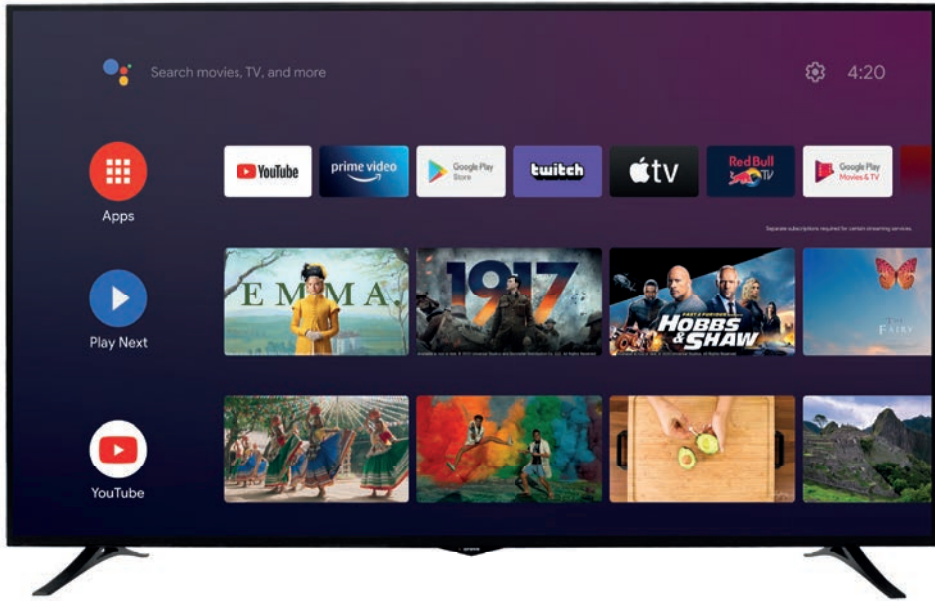

Orava

Android TV

Google TV

Google, Google Play, YouTube, and Android TV / Google TV are trademarks of Google LLC.

4K UHD ANDROID/GOOGLE TV, Smart

LT-ANDR75 75" LT-G75 75"

- 190 cm / 75" diagonal
- Ultra HD 4K (3840 x 2160)
- 2000 Hz (UMR)
- LED TV
- SMART TV
- ANDROID T11
- Integrated WiFi
- LAN connection
- 2x USB
- 3x HDMI