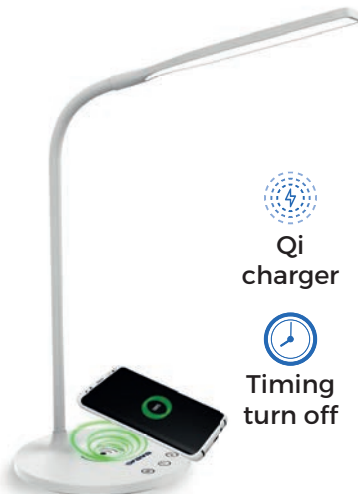

Wireless charger with desk LED lamp

WCH-003 LED

- modern desk LED lamp with wireless Quick Charge (Qi) charger
- compatible with all Qi-enabled smartphones
- stylish design
- easy touch-button controls
- adjustable arm and LED lamp shade
- touch-button light control and dimming
- intelligent timed light-off function
- 3 light modes: natural light, cool white light, warm yellow light
- long-lasting LED light with up to 30 000 hours of lifespan
- power: DC 230V- 50 Hz, 5 V/3 A, 14 W

- Qi charger
- Touch control
- Timing turn off
- Save Energy